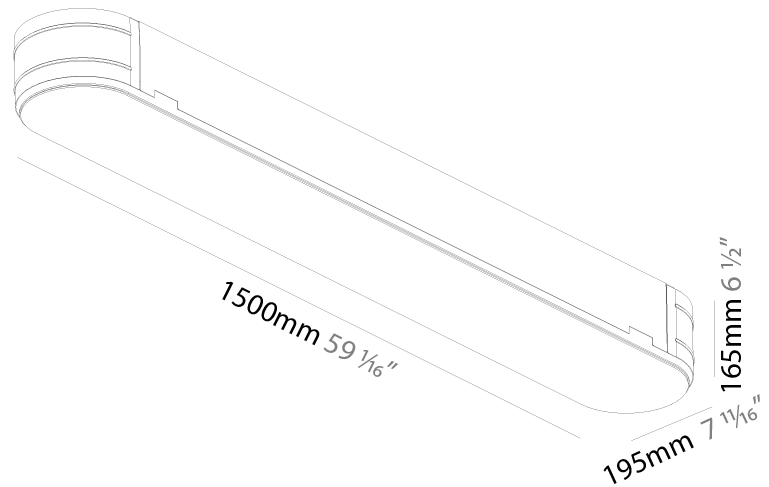

GENERAL

Series: Smoothy
Subseries: Smoothline
Brand: Prolicht
Division: Architectural
Mounting Type: Trimless
Mounting Location: Ceiling
Subcategory: Ambient

PHYSICAL

Shape: Oval
Length (mm): 1500
Length (in): 59 1/16
Width (mm): 195
Width (in): 7 11/16
Depth (mm): 165
Depth (in): 6 1/2
Ceiling Thickness (mm): 10 / 12.5 / 15 / 25 / 30
Ceiling Thickness (in): 3/8 or 1/2 or 9/16 or 1 or 1 3/16
Min. Recessing Depth (mm): 180
Min. Recessing Depth (in): 7 1/16
Light Distribution: Direct
Weight (kg): 9.4
Weight (lbs): 20.68
Diffuser: PMMA - Opal
Fixture Material: Extruded Aluminum / Steel
Cut-out Measurements: 1535mm / 60 7/16" x 230mm / 9 1/16"
Upon Request: Unique Sizes Unique Ceiling Thickness Unique Mounting Depth Spot Inserts

ELECTRICAL

Lamp Type: LED (Zhaga Standard)
Input Wattage (W): 52.5
Total Output Wattage (W): 45
Dimming: [Tri-Mode (Non-Dimming and Phase Dimming (120Vac only) and 0-10V Dimming)](#)
Driver Included: Yes
Driver Location: Integrated
Driver Type: Constant Current - Universal
Driver Class: Class 2
Input Voltage (V): 120 - 277
Constant Current (MA): 500

LED

[Color Temperature (°K): 3000 / 3500 / 4000](#)
Max. Delivered Lumen (lm): 3890 / 4194 / 4280
CRI: >80 CRI
Lamp Life (hrs): 50000
Upon Request: RGB-W Tunable White Special Color Temperature CRI90

OPTICAL

RATINGS AND CERTIFICATIONS

Certified By: Certified for North American Standards
IP rating: IP20

PROJECT
TYPE
SPECIFIER
QUANTITY
DATE

1535mm x 230mm
60 7/16" x 9 1/16"

10 | 12 1/2 | 15 | 25 | 30mm
3/8" | 1/2" | 9/16" | 1" | 1 3/16"