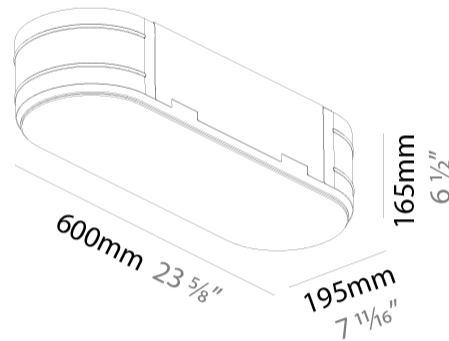

### PHYSICAL

Shape: Oval  
 Length (mm): 600  
 Length (in): 23 5/8  
 Width (mm): 195  
 Width (in): 7 11/16  
 Depth (mm): 165  
 Depth (in): 6 1/2  
 Ceiling Thickness (mm): 10 / 12.5 / 15 / 25 / 30  
 Ceiling Thickness (in): 3/8 or 1/2 or 9/16 or 1 or 1 3/16  
 Min. Recessing Depth (mm): 180  
 Min. Recessing Depth (in): 7 1/16  
 Light Distribution: Direct  
 Weight (kg): 3.8  
 Weight (lbs): 7.6  
 Diffuser: PMMA - Opal  
 Fixture Material: Extruded Aluminum / Steel  
 Cut-out Measurements: 635mm / 25" x 230mm / 9 1/16"  
 Upon Request: Unique Sizes Unique Ceiling Thickness Unique Mounting Depth Spot Inserts

#### RATINGS AND CERTIFICATIONS

Certified By: Certified for North American Standards  
 IP rating: IP20

PROJECT
TYPE
SPECIFIER
QUANTITY
DATE

635mm x 230mm  
25" x 9 1/16"

10 | 12 1/2 | 15 | 25 | 30mm  
3/8" | 1/2" | 9/16" | 1" | 3/16"

#### PHYSICAL

Shape: Oval  
 Length (mm): 900  
 Length (in): 35 7/16  
 Width (mm): 195  
 Width (in): 7 13/16  
 Depth (mm): 165  
 Depth (in): 6 1/2  
 Ceiling Thickness (mm): 10 / 12.5 / 15 / 25 / 30  
 Ceiling Thickness (in): 3/8 or 1/2 or 9/16 or 1 or 1 3/16  
 Min. Recessing Depth (mm): 180  
 Min. Recessing Depth (in): 7 1/16  
 Light Distribution: Direct  
 Weight (kg): 5.756  
 Weight (lbs): 12.66  
 Diffuser: PMMA - Opal  
 Fixture Material: Extruded Aluminum / Steel  
 Cut-out Measurements: 935mm / 36 15/16" x 230mm / 9 1/16"  
 Upon Request: Unique Sizes Unique Ceiling Thickness Unique Mounting Depth Spot Inserts